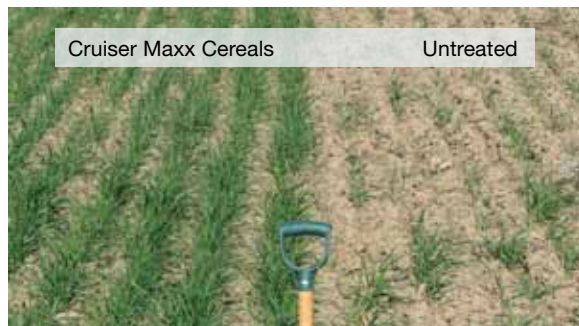

The Vigor Trigger helps winter wheat handle cold, even frosty, conditions better than other seed treatments so that it can easily reach the crucial three-leaf and crown stages before the dormancy period kicks in, giving it a big edge when it comes to winter hardiness.